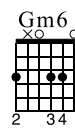

Full Circle

Half Moon Run

Dark Eyes

Standard tuning

♩ = 179

B \flat maj7#11

3x

3