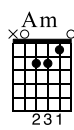

Full Circle

Half Moon Run

Dark Eyes

Standard tuning

♩ = 179

B \flat maj7#11

3x

3