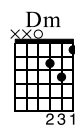

Full Circle

Half Moon Run

Dark Eyes

Standard tuning

♩ = 179

B \flat maj7#11

3x

3