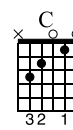

Full Circle

Half Moon Run

Dark Eyes

Standard tuning

♩ = 179

B \flat maj7#11

3x

3

Cap off kneeling at the back of the church feelin'

5

6

water on your brow with its heal and it hurts at first

7

8

a sharpish pain that then returns as a thought that the

Gm6