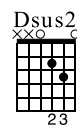

Full Circle

Half Moon Run

Dark Eyes

Standard tuning

♩ = 179

B \flat maj7#11

3x

3