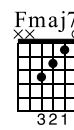

Full Circle

Half Moon Run

Dark Eyes

Standard tuning

♩ = 179

B \flat maj7#11

3x

3