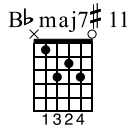

Full Circle

Half Moon Run

Dark Eyes

Standard tuning

♩ = 179

B \flat maj7#11

3x

3

T
A
B

needle in your skin won't bring you closer to God and I

Dsus2

T
A
B

watch as your

Dm Dsus2

T
A
B

head turns full